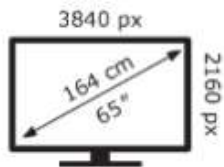

LG Electronics

OLED65G64LW

77 kWh/1000h

ABCDEF**G**
HDR
262 kWh/1000h

2019/2013

LG Electronics

OLED65G64LW

77 kWh/1000h