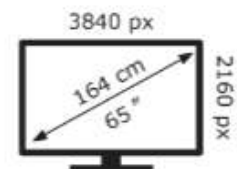

77 kWh/1000h

ABCDEF**G**
HDR
262 kWh/1000h